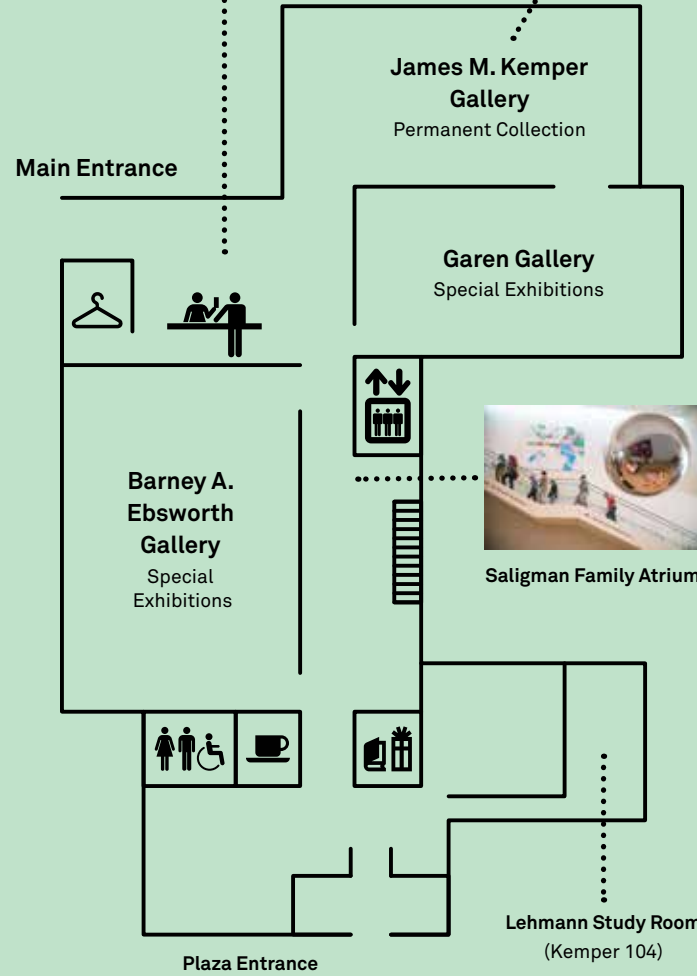

Second Floor

Permanent Collection

Gertrude Bernoudy Gallery

Paintings, sculpture, and works on paper
19th–mid-20th century

First Floor

May Department
Stores Foundation
Foyer

Paintings, sculpture, video,
and works on paper
1950s–contemporary

Lower Level

Permanent Collection

Works on Paper Gallery

Prints, drawings, and photographs

Teaching Gallery

Selections of permanent collection
artworks chosen by Washington
University faculty and students
to advance teaching and learning

Stair Gallery

Ancient Greek vessels

Video Gallery

Time-based media

-  Elevator
-  Coat Check
-  Coffee Bar
-  Restrooms
-  Welcome Desk
-  Shop