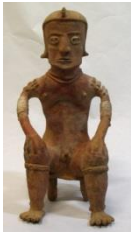

Unknown (Pre-Columbian, Nayarit, Mexico)

Seated Figure on Stool, n.d.
Terracotta, 24 3/4 x 11 x 9 3/4 "
Gift of Milton Fischmann, 1963
WU 4071 \